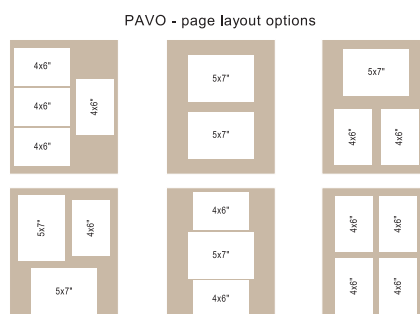

MILFORD HERITAGE PAVO ALBUMS

Pavo albums are stitched and have no foiling on the spine, creating a contemporary looking album. These albums have white glassine interleaves.

202356 295 x 365mm 80 Black Drymount Pages Navy

202358 295 x 365mm 80 Black Drymount Pages Burgundy

202360 295 x 365mm 80 Black Drymount Pages Black