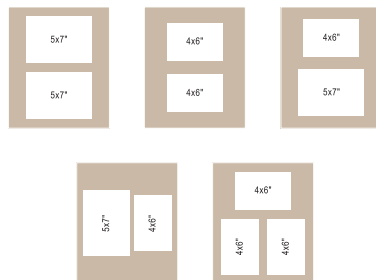

MILFORD HERITAGE VELA ALBUMS

Vela albums have a fine grain finish with gold foiling on the spine to create a classic book effect. These albums have white glassine interleaves.

1. **202380** 275 x 330mm 100 Black Drymount Pages Navy
   202384 275 x 330mm 100 Black Drymount Pages Black

VELA - page layout options