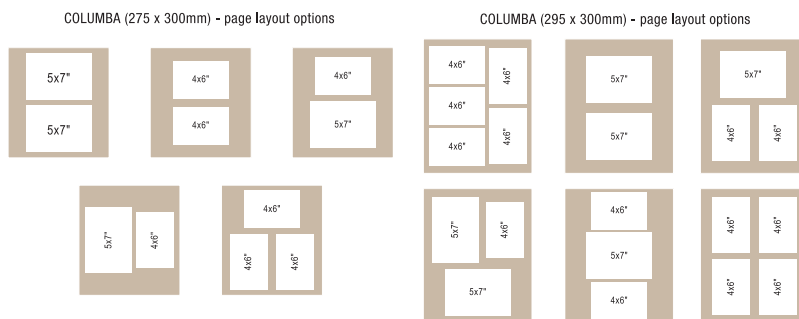

Slip-In – slip-in albums are for convenient storage of standard sized photographs. Slip-in albums have pockets for holding the photographs in place and the larger albums have a writing space to the left for noting those special memories.

Acid Free – acids that remain in paper react with photographs over time and can cause degradation of the photo quality. All Milford and Coral Coast albums are acid free. Always use acid-free albums to ensure safe storage of precious memories.

Lignin – lignin is a chemical in trees that is removed before the manufacture of the paper used in our albums. Lignin is an agent that causes the yellowing of photos over time if it remains in the paper. Milford and Coral Coast albums are lignin-free.

Binding – stitch bound means the pages are stitched together and fixed to the spine for durability and archival safe photo storage.

Glassine Interleaf – glassine interleaves ensure a neutral medium between photographs, protecting them from reacting with each other when the album is closed, and ensuring long-lasting memories.

MILFORD HERITAGE SERIES ALBUMS

MILFORD HERITAGE COLUMBA ALBUMS

Columba albums have traditional covers with gold foiling on the spine to create a classic book effect. These albums have white glassine interleaves.

202342 275 x 300mm 70 Black Drymount Pages Red

202344 295 x 365mm 80 Black Drymount Pages Blue