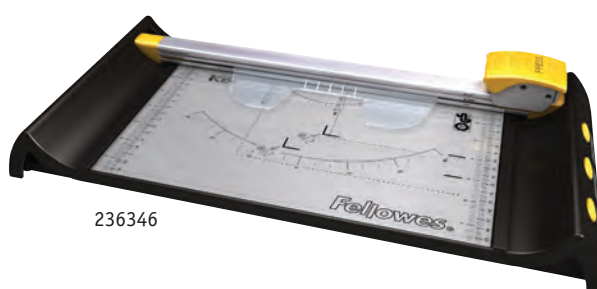

236346

UNI-BALL SIGNO BROAD

Broad Gel ink pens with smooth metallic ink colours. Great for black page albums.

249458 Gold

249459 Silver

249455 Gold / Silver Display

249481 Blue

249482 Red

249483 Green

249484 Violet

249485 Bronze

249486 Pink