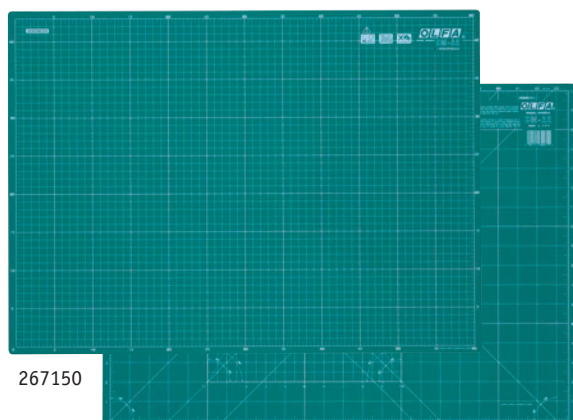

SCRAPBOOKING ACCESSORIES

SCRAPBOOK CUTTING INSTRUMENTS AND ACCESSORIES

Quality tools for the serious scrapbooker.

Olfa Cutters and Accessories

269110 Art Knife Pack 12

269112 Art Knife One-way Lock 9mm Plus 5 Free Blades

269150 Self-healing Mat A2 600 x 430mm

KW-Trio Rotary Trimmers 15 Sheet Capacity

230545 A3

Fellowes Neutron Trimmer

A4, 10 sheet capacity, enclosed SafeCut™ Cartridge. Includes 4 cut style blades: straight, perforated, wavy and fold. Plastic Base with integrated blade storage compartments and aluminium surface for cutting precision.

236346 Neutron Plus

267150